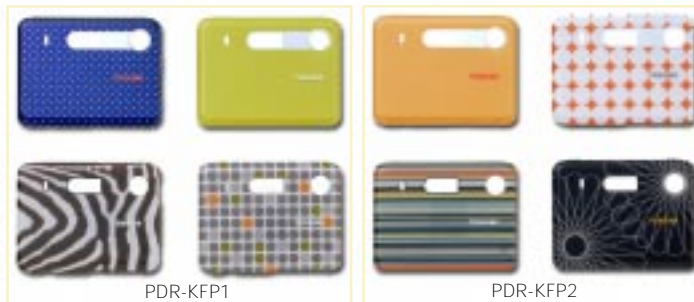

AC Adapter
 • Sold separately
 PDR-AC20

Auto Power Off
 • Yes: 1, 2, 3 minutes

Dimensions (WxHxD)
 • 3.36" x 2.83" x 1.1"
 • Weight: 4.2 ounces

Epson® PRINT™ Image
 • Yes

Accessories
 • 8MB SD® Card, 1 CR-
 V3 battery, USB Cable,
 Hand Strap with Stylus
 Pen, Camera Bag, Two
 Faceplates, CD-ROM
 with ImageExpert
 Software, USB
 Driver, Instruction
 Manual

INTERCHANGEABLE FACEPLATES

Choose from a wide selection of interchangeable faceplates to personalize your camera. Faceplates are sold in sets of four (PDR-KFP1, PDR-KFP2).

SECURE DIGITAL® CAPACITY

of shots - High/Standard Mode: 1600 x 1200; Economy Mode: 800 x 600