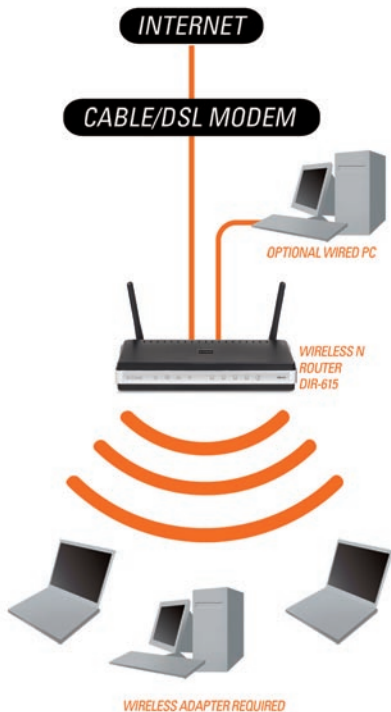

WHAT THIS PRODUCT DOES

Create a wireless network to share high-speed Internet access with computers, game consoles, and media players from greater distances around your home.

BENEFITS OF A WIRELESS N ROUTER

This Wireless N Router uses draft 802.11n technology with multiple intelligent antennas to maximize the speed and range of your wireless signal to significantly outperform 802.11g MIMO devices¹. The antennas on the Wireless N Router make use of your home's environment by bouncing multiple wireless signals off walls and ceilings to work around obstructions and help eliminate dead spots.

YOUR NETWORK SETUP

TECHNICAL SPECIFICATIONS

STANDARDS

- + IEEE 802.11n (draft 2.0)
- + IEEE 802.11g
- + IEEE 802.3
- + IEEE 802.3u

DEVICE INTERFACE

- + 4 10/100 LAN Ports
- + 1 10/100 WAN Port

ANTENNA TYPE

- + 2 External Reverse SMA Antennas

SECURITY

- + Wi-Fi® Protected Access (WPA™, WPA2™)

ADVANCED FIREWALL FEATURES

- + Network Address Translation (NAT)
- + Stateful Packet Inspection (SPI)
- + VPN Pass-through / Multi-sessions PPTP / L2TP / IPSec

DEVICE MANAGEMENT

- + Internet Explorer® v6 or Later; Mozilla Firefox® v1.5 or Later; or other Java-enabled Browsers

RECOMMENDED SYSTEM REQUIREMENTS

1. For Optimal Wireless Performance:
2. + Use with Wireless N Adapter (DWA-130)

MINIMUM SYSTEM REQUIREMENTS

1. Computer with:
2. + Windows Vista®, Windows® XP SP2², or Windows® 2000 SP4³; or Mac OS® X (v10.4)⁴
   - + Internet Explorer v6 or Mozilla Firefox v1.5
   - + CD-ROM Drive
   - + Network Interface Card
3. For Internet Access:
4. + Cable or DSL Modem
   - + Subscription with an Internet Service Provider (ISP)

PACKAGE CONTENTS

- + Wireless N Router
- + 2 Detachable Antennas
- + CAT5 Ethernet Cable
- + Power Adapter
- + CD-ROM⁵ with
  - Installation Wizard
  - Product Documentation

¹ Maximum wireless signal rate derived from IEEE Standard 802.11g and draft 802.11n specifications. Actual data throughput will vary. Network conditions and environmental factors, including volume of network traffic, building materials and construction, and network overhead, lower actual data throughput rate. Environmental factors will adversely affect wireless signal range. Wireless range and speed rates are D-Link RELATIVE performance measurements based on the wireless range and speed rates of a standard 802.11g MIMO product from D-Link.

² 1-Year Limited Warranty available only in the USA and Canada.

³ Computer must adhere to Microsoft's recommended System Requirements.

⁴ The software included with this product is not Mac-compatible.

This product is based on IEEE draft 802.11n specifications and is not guaranteed to be forward compatible with future versions of IEEE 802.11n specifications. Compatibility with draft 802.11n devices from other manufacturers is not guaranteed. All references to speed and range are for comparison purposes only. Product specifications, size, and shape are subject to change without notice, and actual product appearance may differ from that depicted herein.